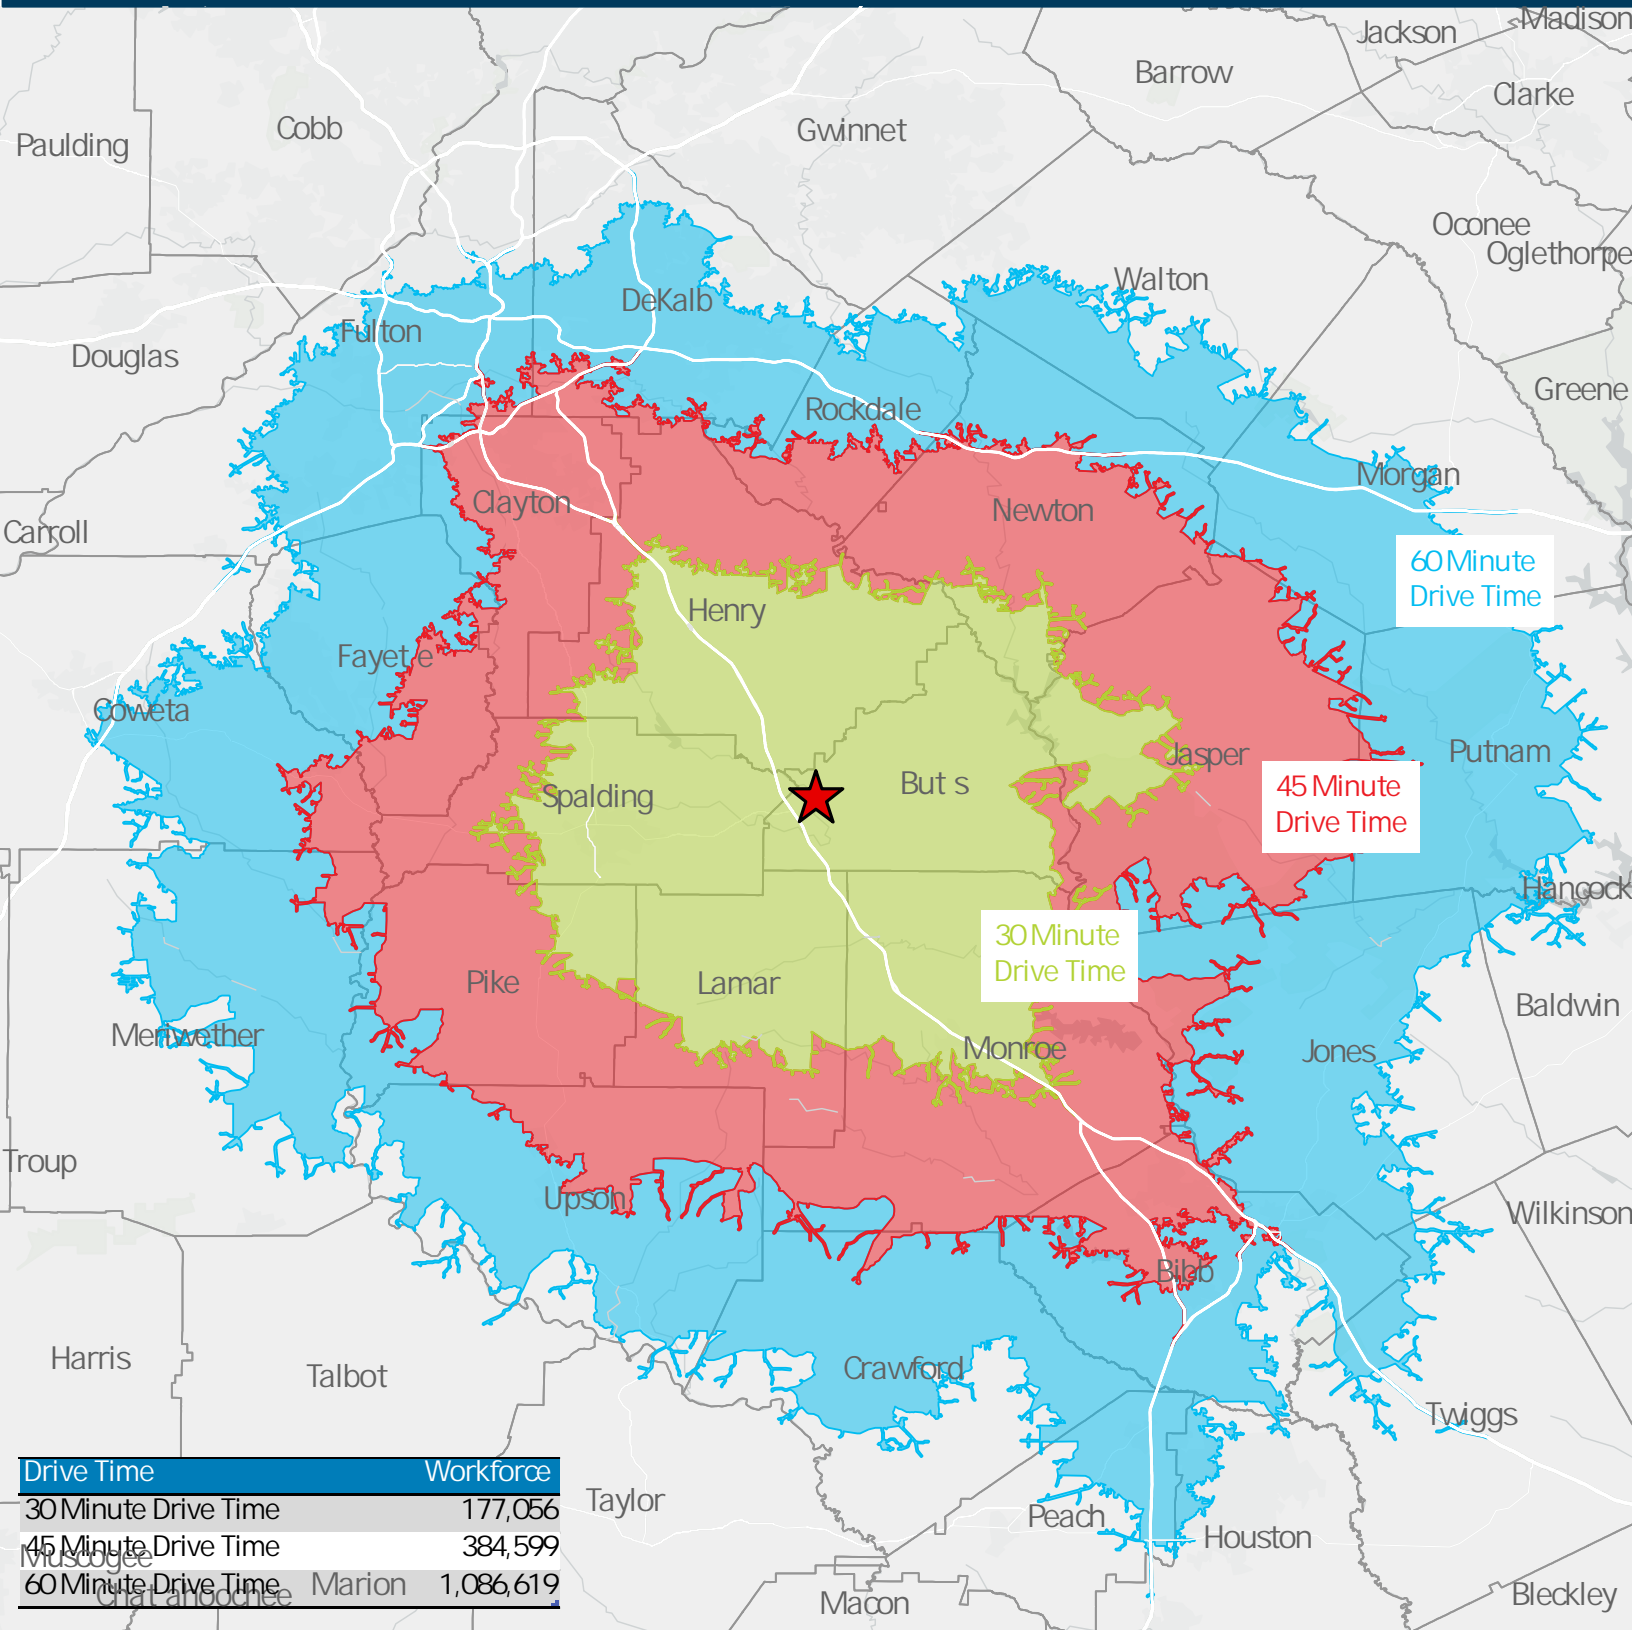

Workforce Map

30, 45, 60 Minute Drive Time of I-75 Exit 205, Butts County

Source: U.S. Bureau of Labor Statistics, September 2021, Not Seasonally Adjusted

This information is provided "as is" without warranty of any kind either expressed or implied.
 GEORGIA POWER COMMUNITY & ECONOMIC DEVELOPMENT © GEORGIA POWER 2021